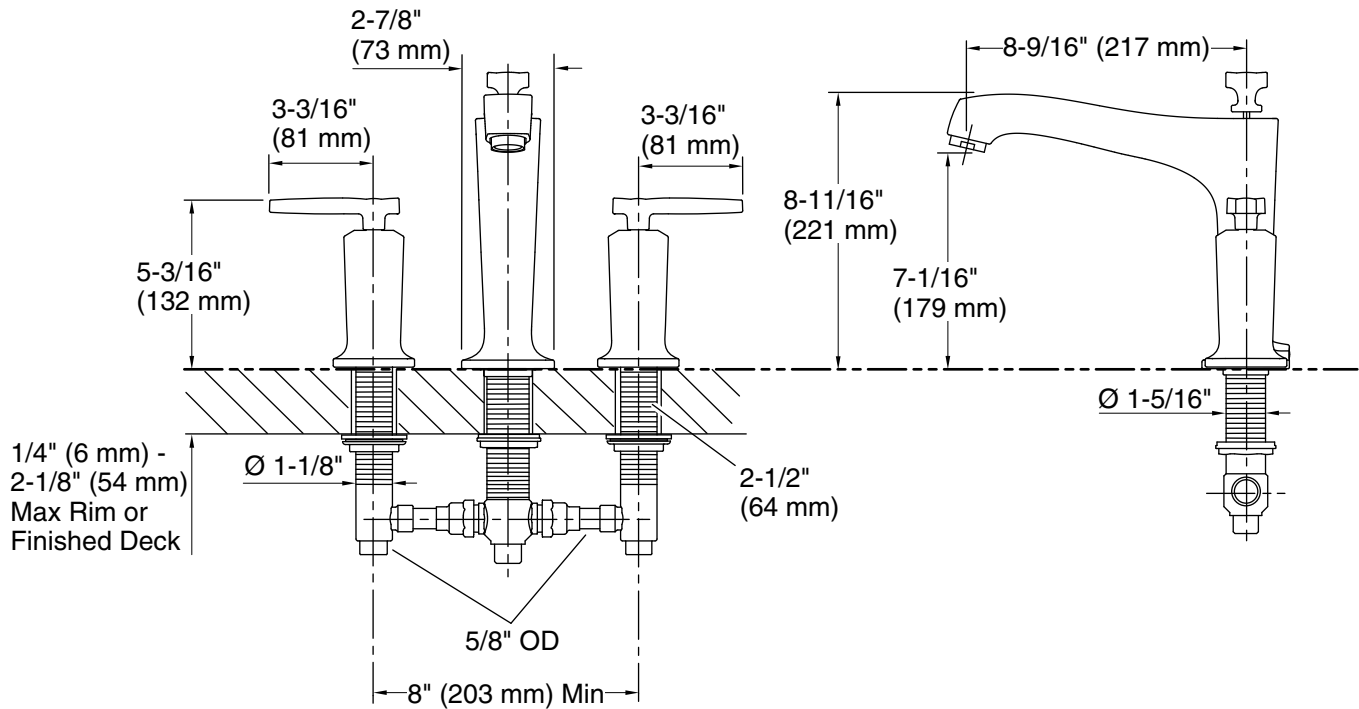

Rim or Finished Deck
Mount Installation

Technical Information

All product dimensions are nominal.

Notes

Install this product according to the installation guide.

ADA, OBC, CSA B651 compliant when installed to the specific requirements of these regulations.